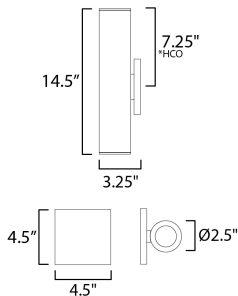

LAMPING

- INPUT VOLTAGE : 120-277V
- LUMENS : 1,400 Rated (1,210 Del.)
- BULB : 7W LED DC Integrated , 14W Total
- BULB INCLUDED : (Integrated)
- DIMMABLE : Triac or ELV at 120V
- CRI : 90 CRI
- COLOR_TEMP : 3000K
- LIGHTING_DIRECTION : Up&Down