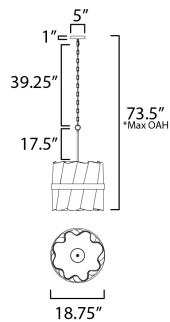

MEASUREMENTS

DIMENSION : 18.75" L x 18.75" W x 31.25" H
 MAX OAH : 73.5" OAH
 CANOPY : 5" W x 1" H x 5" L
 HANGING WEIGHT : 41.35 lb

LAMPING

INPUT VOLTAGE : 120V
 LUMENS : 5,600 Rated (4,800 Del.)
 BULB : 7W LED E26 Medium , 56W Total
 BULB INCLUDED : (Included)
 DIMMABLE : Triac or ELV
 CRI : 90 CRI
 COLOR_TEMP : 3000K