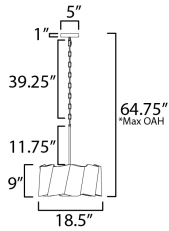

MEASUREMENTS

DIMENSION : 18.5" L x 18.5" W x 22.75" H
 MAX OAH : 64.75" OAH
 CANOPY : 5" W x 1" H x 5" L
 HANGING WEIGHT : 17.6 lb

LAMPING

INPUT VOLTAGE : 120V
 LUMENS : 2,800 Rated (2,400 Del.)
 BULB : 7W LED E26 Medium , 28W Total
 BULB INCLUDED : (Included)
 DIMMABLE : Triac or ELV
 CRI : 90 CRI
 COLOR_TEMP : 3000K

*max overall height

FINISHES OPTION

White/Gold (WTGLD)

MATERIAL

Gypsum, Steel

RATINGS

cETLus
 Dry Location

ADDITIONAL