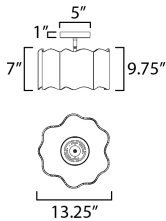

MEASUREMENTS

DIMENSION : 13.25" L x 13.25" W x 9.75" H
 CANOPY : 5" W x 1" H x 5" L
 HANGING WEIGHT : 9.5 lb

LAMPING

INPUT VOLTAGE : 120V
 LUMENS : 2,100 Rated (1,800 Del.)
 BULB : 7W LED E26 Medium , 21W Total
 BULB INCLUDED : (Included)
 DIMMABLE : Triac or ELV
 CRI : 90 CRI
 COLOR_TEMP : 3000K