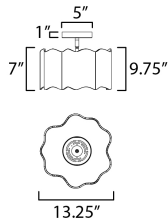

MEASUREMENTS

DIMENSION : 13.25" L x 13.25" W x 9.75" H
 CANOPY : 5" W x 1" H x 5" L
 HANGING WEIGHT : 9.5 lb

LAMPING

INPUT VOLTAGE : 120V
 LUMENS : 2,100 Rated (1,800 Del.)
 BULB : 7W LED E26 Medium , 21W Total
 BULB INCLUDED : (Included)
 DIMMABLE : Triac or ELV
 CRI : 90 CRI
 COLOR_TEMP : 3000K