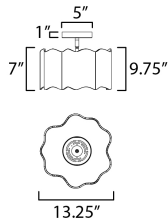

MEASUREMENTS

DIMENSION : 13.25" L x 13.25" W x 9.75" H
 CANOPY : 5" W x 1" H x 5" L
 HANGING WEIGHT : 8.66 lb

LAMPING

INPUT VOLTAGE : 120V
 LUMENS : 2,100 Rated (1,800 Del.)
 BULB : 7W LED E26 Medium , 21W Total
 BULB INCLUDED : (Included)
 DIMMABLE : Triac or ELV
 CRI : 90 CRI
 COLOR_TEMP : 3000K