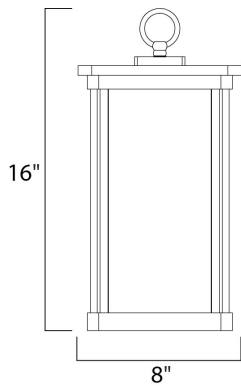

**MEASUREMENTS**

DIMENSION : 8" L x 8" W x 16" H  
 HANGING WEIGHT : 6.8 lb

**LAMPING**

INPUT VOLTAGE : 120V  
 LUMENS : 1,100 Rated  
 BULB : 12W LED E26 Medium , 12W Total  
 BULB INCLUDED : (Included)  
 DIMMABLE : Triac CL  
 CRI : 90+ CRI  
 COLOR\_TEMP : 3000K