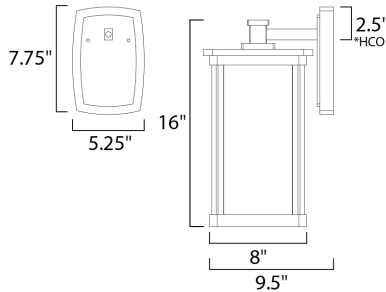

MEASUREMENTS

DIMENSION : 8" W x 16" H x 9.5" Ext
 BACK PLATE : 5.25" W x 7.75" H x 2.5" HCO
 HANGING WEIGHT : 6.5 lb

LAMPING

INPUT VOLTAGE : 120V
 LUMENS : 1,100 Rated
 BULB : 12W LED E26 Medium , 12W Total
 BULB INCLUDED : (Included)
 DIMMABLE : Triac CL
 CRI : 90+ CRI
 COLOR_TEMP : 3000K