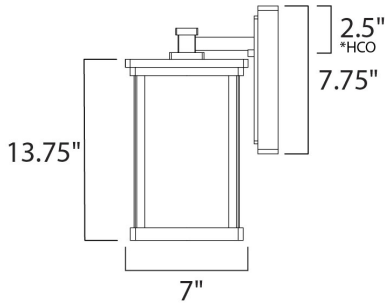

MEASUREMENTS

DIMENSION : 7" W x 13.75" H x 8.5" Ext
 BACK PLATE : 5.25" W x 7.75" H x 2.5" HCO
 HANGING WEIGHT : 5.1 lb

LAMPING

INPUT VOLTAGE : 120V
 LUMENS : 800 Rated
 BULB : 9W LED E26 Medium , 9W Total
 BULB INCLUDED : (Included)
 DIMMABLE : Triac CL
 CRI : 90+ CRI
 COLOR_TEMP : 3000K