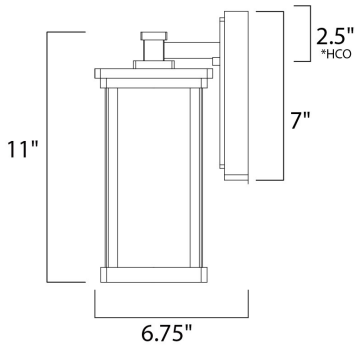

### MEASUREMENTS

DIMENSION : 5.25" W x 11" H x 6.75" Ext  
 BACK PLATE : 4.5" W x 7" H x 2.5" HCO  
 HANGING WEIGHT : 2.86 lb