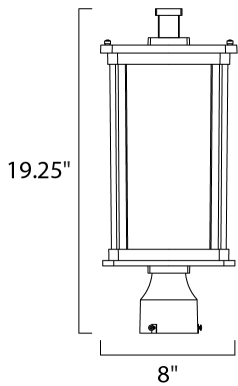

**ADDITIONAL**

INCANDESCENT WATTS:  
RATED LIFE 25000 Hours  
OPERATING TEMPERATURE:  
-20°C (-4°F), 40°C (104°F)

**MEASUREMENTS**

DIMENSION : 8" L x 8" W x 19.25" H  
HANGING WEIGHT : 6.6 lb

**LAMPING**

INPUT VOLTAGE : 120V  
LUMENS : 1,100 Rated  
BULB : 12W LED E26 Medium , 12W Total  
BULB INCLUDED : (Included)  
DIMMABLE : Triac CL  
CRI : 90+ CRI  
COLOR\_TEMP : 3000K