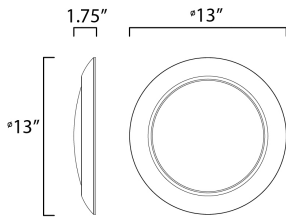

PRODUCT DESCRIPTION

This very compact LED flush mount directly installs on any 4" junction box and gives the look of a recessed trim. Constructed of Die Cast Aluminum, the Diverse luminaire is dimmable and approved for wet or damp locations so it can be used in virtually any ceiling application, including showers.

MEASUREMENTS

DIMENSION : 13" L x 13" W x 1.75" H
 HANGING WEIGHT : 1.78 lb

LAMPING

INPUT VOLTAGE : 120V
 LUMENS : 2,250 Rated (1,750 Del.)
 BULB : 25W LED PCB Integrated , 25W Total
 BULB INCLUDED : (Integrated)
 DIMMABLE : ELV or Triac CL
 CRI : 90 CRI
 COLOR_TEMP : 4000K