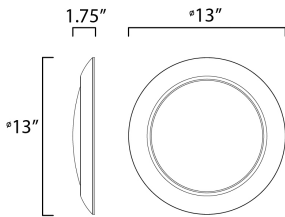

PRODUCT DESCRIPTION

This very compact LED flush mount directly installs on any 4" junction box and gives the look of a recessed trim. Constructed of Die Cast Aluminum, the Diverse luminaire is dimmable and approved for wet or damp locations so it can be used in virtually any ceiling application, including showers.

MEASUREMENTS

DIMENSION : 13" L x 13" W x 1.75" H
 HANGING WEIGHT : 1.78 lb

LAMPING

INPUT VOLTAGE : 120V
 LUMENS : 2,250 Rated (1,750 Del.)
 BULB : 25W LED PCB Integrated , 25W Total
 BULB INCLUDED : (Integrated)
 DIMMABLE : ELV or Triac CL
 CRI : 90 CRI
 COLOR_TEMP : 4000K