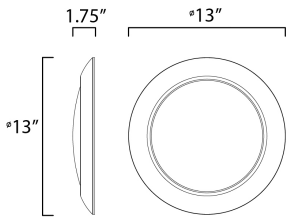

PRODUCT DESCRIPTION

This very compact LED flush mount directly installs on any 4" junction box and gives the look of a recessed trim. Constructed of Die Cast Aluminum, the Diverse luminaire is dimmable and approved for wet or damp locations so it can be used in virtually any ceiling application, including showers.

MEASUREMENTS

DIMENSION : 13" L x 13" W x 1.75" H
 HANGING WEIGHT : 1.78 lb

LAMPING

INPUT VOLTAGE : 120V
 LUMENS : 2,250 Rated (1,850 Del.)
 BULB : 25W LED PCB Integrated , 25W Total
 BULB INCLUDED : (Integrated)
 DIMMABLE : ELV or Triac CL
 CRI : 90 CRI
 COLOR_TEMP : 3000K