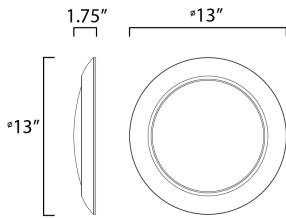

**PRODUCT DESCRIPTION**

This very compact LED flush mount directly installs on any 4" junction box and gives the look of a recessed trim. Constructed of Die Cast Aluminum, the Diverse luminaire is dimmable and approved for wet or damp locations so it can be used in virtually any ceiling application, including showers.

**MEASUREMENTS**

DIMENSION : 13" L x 13" W x 1.75" H  
 HANGING WEIGHT : 1.78 lb

**LAMPING**

INPUT VOLTAGE : 120V  
 LUMENS : 2,250 Rated (1,850 Del.)  
 BULB : 25W LED PCB Integrated , 25W Total  
 BULB INCLUDED : (Integrated)  
 DIMMABLE : ELV or Triac CL  
 CRI : 90 CRI  
 COLOR\_TEMP : 3000K