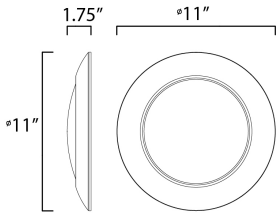

**PRODUCT DESCRIPTION**

This very compact LED flush mount directly installs on any 4" junction box and gives the look of a recessed trim. Constructed of Die Cast Aluminum, the Diverse luminaire is dimmable and approved for wet or damp locations so it can be used in virtually any ceiling application, including showers.

**MEASUREMENTS**

DIMENSION : 11" L x 11" W x 1.75" H  
 HANGING WEIGHT : 1.24 lb

**LAMPING**

INPUT VOLTAGE : 120V  
 LUMENS : 1,800 Rated (1,400 Del.)  
 BULB : 20W LED PCB Integrated , 20W Total  
 BULB INCLUDED : (Integrated)  
 DIMMABLE : ELV or Triac CL  
 CRI : 90 CRI  
 COLOR\_TEMP : 4000K