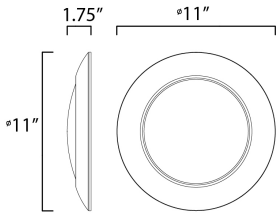

PRODUCT DESCRIPTION

This very compact LED flush mount directly installs on any 4" junction box and gives the look of a recessed trim. Constructed of Die Cast Aluminum, the Diverse luminaire is dimmable and approved for wet or damp locations so it can be used in virtually any ceiling application, including showers.

MEASUREMENTS

DIMENSION : 11" L x 11" W x 1.75" H
 HANGING WEIGHT : 1.24 lb

LAMPING

INPUT VOLTAGE : 120V
 LUMENS : 1,800 Rated (1,400 Del.)
 BULB : 20W LED PCB Integrated , 20W Total
 BULB INCLUDED : (Integrated)
 DIMMABLE : ELV or Triac CL
 CRI : 90 CRI
 COLOR_TEMP : 2700K