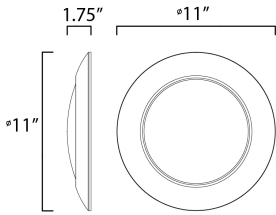

PRODUCT DESCRIPTION

This very compact LED flush mount directly installs on any 4" junction box and gives the look of a recessed trim. Constructed of Die Cast Aluminum, the Diverse luminaire is dimmable and approved for wet or damp locations so it can be used in virtually any ceiling application, including showers.

MEASUREMENTS

DIMENSION : 11" L x 11" W x 1.75" H
 HANGING WEIGHT : 1.24 lb

LAMPING

INPUT VOLTAGE : 120V
 LUMENS : 1,800 Rated (1,500 Del.)
 BULB : 20W LED PCB Integrated , 20W Total
 BULB INCLUDED : (Integrated)
 DIMMABLE : ELV or Triac CL
 CRI : 90 CRI
 COLOR_TEMP : 3000K