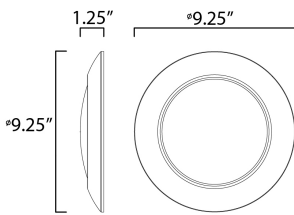

PRODUCT DESCRIPTION

This very compact LED flush mount directly installs on any 4" junction box and gives the look of a recessed trim. Constructed of Die Cast Aluminum, the Diverse luminaire is dimmable and approved for wet or damp locations so it can be used in virtually any ceiling application, including showers.

MEASUREMENTS

DIMENSION : 9.25" L x 9.25" W x 1.25" H
 HANGING WEIGHT : 0.9 lb

LAMPING

INPUT VOLTAGE : 120V
 LUMENS : 1,620 Rated (1,260 Del.)
 BULB : 18W LED PCB Integrated , 18W Total
 BULB INCLUDED : (Integrated)
 DIMMABLE : ELV or Triac CL
 CRI : 90 CRI
 COLOR_TEMP : 4000K