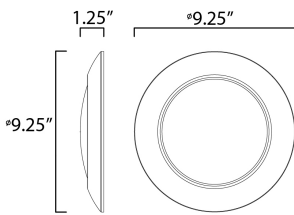

**PRODUCT DESCRIPTION**

This very compact LED flush mount directly installs on any 4" junction box and gives the look of a recessed trim. Constructed of Die Cast Aluminum, the Diverse luminaire is dimmable and approved for wet or damp locations so it can be used in virtually any ceiling application, including showers.

**MEASUREMENTS**

DIMENSION : 9.25" L x 9.25" W x 1.25" H  
 HANGING WEIGHT : 0.9 lb

**LAMPING**

INPUT VOLTAGE : 120V  
 LUMENS : 1,620 Rated (1,260 Del.)  
 BULB : 18W LED PCB Integrated , 18W Total  
 BULB INCLUDED : (Integrated)  
 DIMMABLE : ELV or Triac CL  
 CRI : 90 CRI  
 COLOR\_TEMP : 4000K