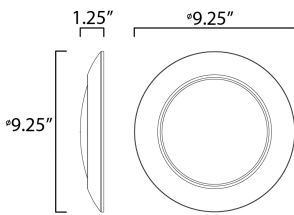

PRODUCT DESCRIPTION

This very compact LED flush mount directly installs on any 4" junction box and gives the look of a recessed trim. Constructed of Die Cast Aluminum, the Diverse luminaire is dimmable and approved for wet or damp locations so it can be used in virtually any ceiling application, including showers.

MEASUREMENTS

DIMENSION : 9.25" L x 9.25" W x 1.25" H
 HANGING WEIGHT : 0.9 lb

LAMPING

INPUT VOLTAGE : 120V
 LUMENS : 1,620 Rated (1,260 Del.)
 BULB : 18W LED PCB Integrated , 18W Total
 BULB INCLUDED : (Integrated)
 DIMMABLE : ELV or Triac CL
 CRI : 90 CRI
 COLOR_TEMP : 2700K