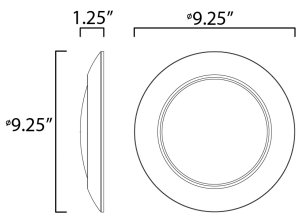

**PRODUCT DESCRIPTION**

This very compact LED flush mount directly installs on any 4" junction box and gives the look of a recessed trim. Constructed of Die Cast Aluminum, the Diverse luminaire is dimmable and approved for wet or damp locations so it can be used in virtually any ceiling application, including showers.

**MEASUREMENTS**

DIMENSION : 9.25" L x 9.25" W x 1.25" H  
 HANGING WEIGHT : 0.9 lb

**LAMPING**

INPUT VOLTAGE : 120V  
 LUMENS : 1,620 Rated (1,260 Del.)  
 BULB : 18W LED PCB Integrated , 18W Total  
 BULB INCLUDED : (Integrated)  
 DIMMABLE : ELV or Triac CL  
 CRI : 90 CRI  
 COLOR\_TEMP : 2700K