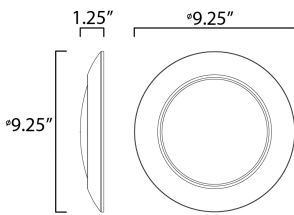

PRODUCT DESCRIPTION

This very compact LED flush mount directly installs on any 4" junction box and gives the look of a recessed trim. Constructed of Die Cast Aluminum, the Diverse luminaire is dimmable and approved for wet or damp locations so it can be used in virtually any ceiling application, including showers.

MEASUREMENTS

DIMENSION : 9.25" L x 9.25" W x 1.25" H
 HANGING WEIGHT : 0.9 lb

LAMPING

INPUT VOLTAGE : 120V
 LUMENS : 1,620 Rated (1,300 Del.)
 BULB : 18W LED PCB Integrated , 18W Total
 BULB INCLUDED : (Integrated)
 DIMMABLE : ELV or Triac CL
 CRI : 90 CRI
 COLOR_TEMP : 3000K