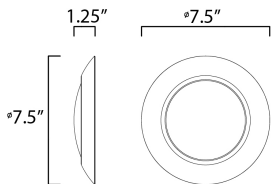

**PRODUCT DESCRIPTION**

This very compact LED flush mount directly installs on any 4" junction box and gives the look of a recessed trim. Constructed of Die Cast Aluminum, the Diverse luminaire is dimmable and approved for wet or damp locations so it can be used in virtually any ceiling application, including showers.

**MEASUREMENTS**

DIMENSION : 7.5" L x 7.5" W x 1.25" H  
 HANGING WEIGHT : 0.28 lb

**LAMPING**

INPUT VOLTAGE : 120V  
 LUMENS : 1,350 Rated (1,100 Del.)  
 BULB : 15W LED PCB Integrated , 15W Total  
 BULB INCLUDED : (Integrated)  
 DIMMABLE : ELV or Triac CL  
 CRI : 90 CRI  
 COLOR\_TEMP : 4000K