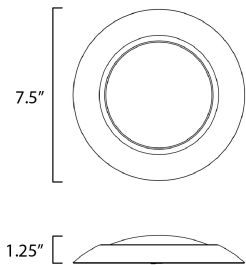

PRODUCT DESCRIPTION

This very compact LED flush mount directly installs on any 4" junction box and gives the look of a recessed trim. Constructed of Die Cast Aluminum, the Diverse luminaire is dimmable and approved for wet or damp locations so it can be used in virtually any ceiling application, including showers.

MEASUREMENTS

DIMENSION : 7.5" L x 7.5" W x 1.25" H
 HANGING WEIGHT : 0.4 lb

LAMPING

INPUT VOLTAGE : 120V
 LUMENS : 1,200 Rated (975 Del.)
 BULB : 13.5W LED PCB Integrated , 14W Total
 BULB INCLUDED : (Integrated)
 DIMMABLE : ELV or Triac CL
 CRI : 90 CRI
 COLOR_TEMP : 3000K