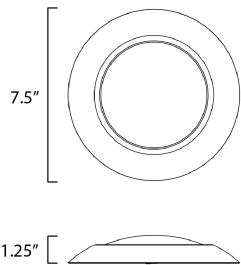

PRODUCT DESCRIPTION

This very compact LED flush mount directly installs on any 4" junction box and gives the look of a recessed trim. Constructed of Die Cast Aluminum, the Diverse luminaire is dimmable and approved for wet or damp locations so it can be used in virtually any ceiling application, including showers.

MEASUREMENTS

DIMENSION : 7.5" L x 7.5" W x 1.25" H
 HANGING WEIGHT : 0.4 lb

LAMPING

INPUT VOLTAGE : 120V
 LUMENS : 1,200 Rated (975 Del.)
 BULB : 13.5W LED PCB Integrated , 14W Total
 BULB INCLUDED : (Integrated)
 DIMMABLE : ELV or Triac CL
 CRI : 90 CRI
 COLOR_TEMP : 3000K