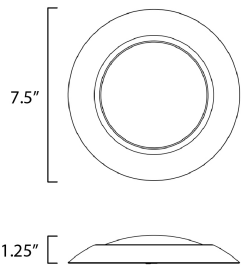

PRODUCT DESCRIPTION

This very compact LED flush mount directly installs on any 4" junction box and gives the look of a recessed trim. Constructed of Die Cast Aluminum, the Diverse luminaire is dimmable and approved for wet or damp locations so it can be used in virtually any ceiling application, including showers.

MEASUREMENTS

DIMENSION : 7.5" L x 7.5" W x 1.25" H
 HANGING WEIGHT : 0.4 lb

LAMPING

INPUT VOLTAGE : 120V
 LUMENS : 1,200 Rated (975 Del.)
 BULB : 13.5W LED PCB Integrated , 14W Total
 BULB INCLUDED : (Integrated)
 DIMMABLE : ELV or Triac CL
 CRI : 90 CRI
 COLOR_TEMP : 3000K

FINISHES OPTION

-  Black (BK)
-  White (WT)

GLASS

White WT

MATERIAL

Polycarbonate, Aluminum

RATINGS

cETLus
 Wet Location