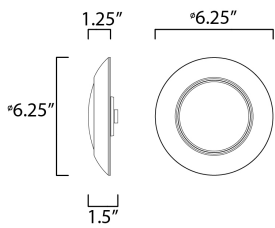

**PRODUCT DESCRIPTION**

This very compact LED flush mount directly installs on any 4" junction box and gives the look of a recessed trim. Constructed of Die Cast Aluminum, the Diverse luminaire is dimmable and approved for wet or damp locations so it can be used in virtually any ceiling application, including showers.

**MEASUREMENTS**

DIMENSION : 6.25" L x 6.25" W x 1.25" H  
 HANGING WEIGHT : 0.42 lb

**LAMPING**

INPUT VOLTAGE : 120V  
 LUMENS : 1,080 Rated (850 Del.)  
 BULB : 12W LED PCB Integrated , 12W Total  
 BULB INCLUDED : (Integrated)  
 DIMMABLE : ELV or Triac CL  
 CRI : 90 CRI  
 COLOR\_TEMP : 3000K