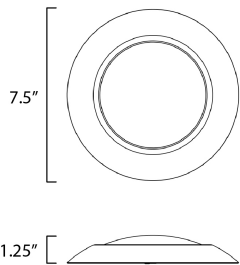

**PRODUCT DESCRIPTION**

This very compact LED flush mount directly installs on any 4" junction box and gives the look of a recessed trim. Constructed of Die Cast Aluminum, the Diverse luminaire is dimmable and approved for wet or damp locations so it can be used in virtually any ceiling application, including showers.

**MEASUREMENTS**

DIMENSION : 7.5" L x 7.5" W x 1.25" H  
 HANGING WEIGHT : 0.54 lb

**LAMPING**

INPUT VOLTAGE : 120V  
 LUMENS : 1,200 Rated (1,000 Del.)  
 BULB : 13.5W LED PCB Integrated , 14W Total  
 BULB INCLUDED : (Integrated)  
 DIMMABLE : Triac CL  
 CRI : 90 CRI  
 COLOR\_TEMP : 3000K