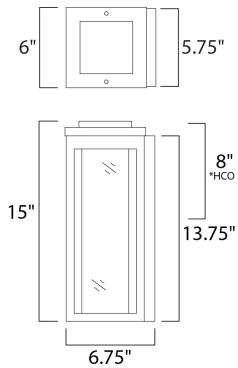

MEASUREMENTS

DIMENSION : 6" W x 15" H x 6.75" Ext
BACK PLATE : 5.75" W x 13.75" H x 8" HCO
HANGING WEIGHT : 5.06 lb

LAMPING

INPUT VOLTAGE : 120V
LUMENS : 840 Rated (650 Del.)
BULB : 12W LED AC Integrated , 12W Total
BULB INCLUDED : (Integrated)
DIMMABLE : Electronic Low Voltage (ELV)
CRI : 90+ CRI
COLOR_TEMP : 3000K

Always consult a qualified electrician before installing any lighting product.