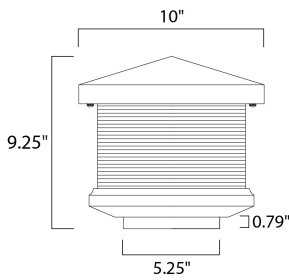

PRODUCT DESCRIPTION

MEASUREMENTS

DIMENSION : 10" L x 10" W x 9.25" H
 HANGING WEIGHT : 9.9 lb

LAMPING

INPUT VOLTAGE : 120V
 LUMENS : 960 Rated
 BULB : 12W LED AC Integrated , 12W Total
 BULB INCLUDED : (Integrated)
 DIMMABLE : Triac CL
 CRI : 90+ CRI
 COLOR_TEMP : 3000K
 LIGHTING_DIRECTION : Down