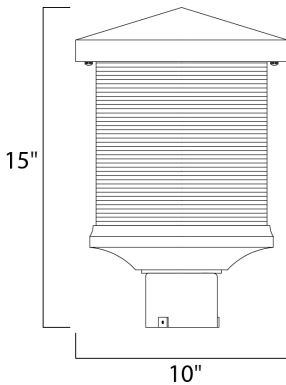

PRODUCT DESCRIPTION

MEASUREMENTS

DIMENSION : 10" L x 10" W x 15" H
 HANGING WEIGHT : 14.3 lb

LAMPING

INPUT VOLTAGE : 120V
 LUMENS : 960 Rated
 BULB : 12W LED AC Integrated , 12W Total
 BULB INCLUDED : (Integrated)
 DIMMABLE : Triac CL
 CRI : 90+ CRI
 COLOR_TEMP : 3000K
 LIGHTING_DIRECTION : Down