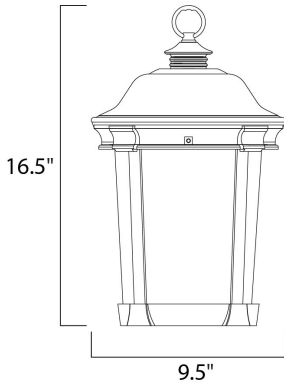

PRODUCT DESCRIPTION

MEASUREMENTS

DIMENSION : 9.5" L x 9.5" W x 16.5" H
 HANGING WEIGHT : 8.8 lb

LAMPING

INPUT VOLTAGE : 120V
 LUMENS : 840 Rated
 BULB : 12W LED PCB Integrated , 12W Total
 BULB INCLUDED : (Integrated)
 DIMMABLE : Triac CL
 CRI : 80+ CRI
 COLOR_TEMP : 3000K