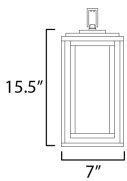

PRODUCT DESCRIPTION

A dual framed structure creates dimension on these outdoor lighting fixtures that is both contemporary and transitional. The construction consists of two frames of square tubing and squared components. The inner frame's Clear Seedy glass reduces glare from the light and appears dirt-free for longer periods. This is a comprehensive collection to brighten all areas of your outdoor space, available in various sized sconces as well as hanging and post configurations.

MEASUREMENTS

DIMENSION : 7" L x 7" W x 15.5" H
 CANOPY : 5" W x 1" H x 5" L
 HANGING WEIGHT : 5.06 lb

LAMPING

INPUT VOLTAGE : 120V
 BULB : 60W Incandescent E26 Medium , 60W Total
 BULB INCLUDED : (Not Included)
 DIMMABLE : Y