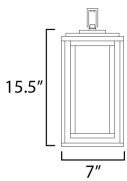

PRODUCT DESCRIPTION

A dual framed structure creates dimension on these outdoor lighting fixtures that is both contemporary and transitional. The construction consists of two frames of square tubing and squared components. The inner frame's Clear Seedy glass reduces glare from the light and appears dirt-free for longer periods. This is a comprehensive collection to brighten all areas of your outdoor space, available in various sized sconces as well as hanging and post configurations.

MEASUREMENTS

DIMENSION : 7" L x 7" W x 15.5" H
 CANOPY : 5" W x 1" H x 5" L
 HANGING WEIGHT : 5.06 lb

LAMPING

INPUT VOLTAGE : 120V
 BULB : 60W Incandescent E26 Medium , 60W Total
 BULB INCLUDED : (Not Included)
 DIMMABLE : Triac or ELV