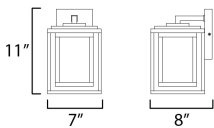

**PRODUCT DESCRIPTION**

A dual framed structure creates dimension on these outdoor lighting fixtures that is both contemporary and transitional. The construction consists of two frames of square tubing and squared components. The inner frame's Clear Seedy glass reduces glare from the light and appears dirt-free for longer periods. This is a comprehensive collection to brighten all areas of your outdoor space, available in various sized sconces as well as hanging and post configurations.

**MEASUREMENTS**

DIMENSION : 7" W x 11" H x 8" Ext  
 BACK PLATE : 4.75" W x 6.5" H x 7.75" HCO  
 HANGING WEIGHT : 3.65 lb

**LAMPING**

INPUT VOLTAGE : 120V  
 BULB : 60W Incandescent E26 Medium , 60W Total  
 BULB INCLUDED : (Not Included)  
 DIMMABLE : Triac or ELV  
 LIGHTING\_DIRECTION : Down