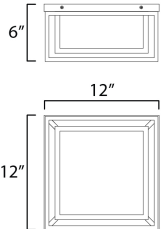

**PRODUCT DESCRIPTION**

A dual framed structure creates dimension on these outdoor lighting fixtures that is both contemporary and transitional. The construction consists of two frames of square tubing and squared components. The inner frame's Clear Seedy glass reduces glare from the light and appears dirt-free for longer periods. This is a comprehensive collection to brighten all areas of your outdoor space, available in various sized sconces as well as hanging and post configurations.

**MEASUREMENTS**

DIMENSION : 12" L x 12" W x 6" H  
 HANGING WEIGHT : 5.61 lb

**LAMPING**

INPUT VOLTAGE : 120V  
 BULB : 60W Incandescent E26 Medium , 120W Total  
 BULB INCLUDED : (Not Included)  
 DIMMABLE : Y