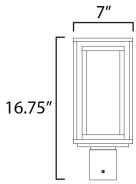

**PRODUCT DESCRIPTION**

A dual framed structure creates dimension on these outdoor lighting fixtures that is both contemporary and transitional. The construction consists of two frames of square tubing and squared components. The inner frame's Clear Seedy glass reduces glare from the light and appears dirt-free for longer periods. This is a comprehensive collection to brighten all areas of your outdoor space, available in various sized sconces as well as hanging and post configurations.

**MEASUREMENTS**

DIMENSION : 7" L x 7" W x 16.75" H  
 HANGING WEIGHT : 4.42 lb

**LAMPING**

INPUT VOLTAGE : 120V  
 BULB : 60W Incandescent E26 Medium , 60W Total  
 BULB INCLUDED : (Not Included)  
 DIMMABLE : Y