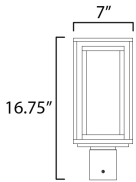

**PRODUCT DESCRIPTION**

A dual framed structure creates dimension on these outdoor lighting fixtures that is both contemporary and transitional. The construction consists of two frames of square tubing and squared components. The inner frame's Clear Seedy glass reduces glare from the light and appears dirt-free for longer periods. This is a comprehensive collection to brighten all areas of your outdoor space, available in various sized sconces as well as hanging and post configurations.

**MEASUREMENTS**

DIMENSION : 7" L x 7" W x 16.75" H  
 HANGING WEIGHT : 4.42 lb

**LAMPING**

INPUT VOLTAGE : 120V  
 BULB : 60W Incandescent E26 Medium , 60W Total  
 BULB INCLUDED : (Not Included)  
 DIMMABLE : Triac or ELV