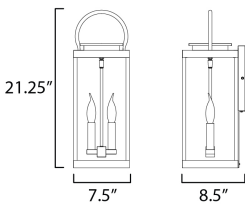

MEASUREMENTS

DIMENSION : 7.5" W x 21.25" H x 8.5" Ext
 BACK PLATE : 7.5" W x 8.75" H x 12" HCO
 HANGING WEIGHT : 7.986 lb

LAMPING

INPUT VOLTAGE : 120V
 BULB : 60W Incandescent E12 Candelabra , 120W Total
 BULB INCLUDED : (Not Included)
 DIMMABLE : Y