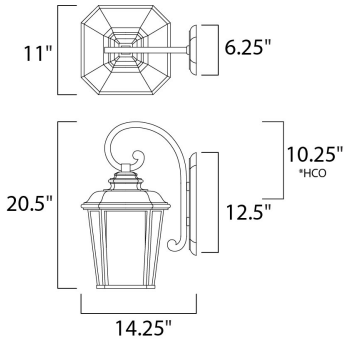

PRODUCT DESCRIPTION

A classical, traditional style finished in a rustic Black Oxide finish with Weathered Frost glass is sure to add elegance to your home's exterior. Available in both incandescent and fluorescent versions with an source to consider.