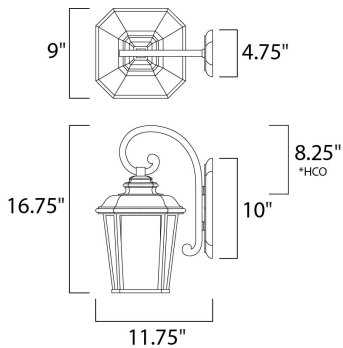

**MEASUREMENTS**

DIMENSION : 9" W x 16.75" H x 11.75" Ext  
 BACK PLATE : 4.75" W x 10" H x 8.25" HCO  
 HANGING WEIGHT : 6.38 lb

**LAMPING**

INPUT VOLTAGE : 120V  
 BULB : 60W Incandescent E26 Medium , 60W Total  
 BULB INCLUDED : (Not Included)  
 DIMMABLE : Yes

\*height from center of outlet to the top of the fixture

**FINISHES OPTION**

 Black Oxide (BO)

**GLASS**

Weathered Frost WF

**MATERIAL**

Aluminum, Glass

**RATINGS**