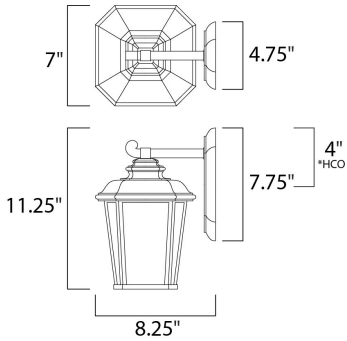

PRODUCT DESCRIPTION

A classical, traditional style finished in a rustic Black Oxide finish with Weathered Frost glass is sure to add elegance to your home's exterior. Available in both incandescent and fluorescent versions with an source to consider.