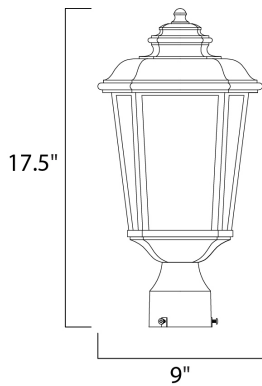

MEASUREMENTS

DIMENSION : 9" L x 9" W x 17.5" H
 HANGING WEIGHT : 5.28 lb

LAMPING

INPUT VOLTAGE : 120V
 BULB : 60W Incandescent E26 Medium , 60W Total
 BULB INCLUDED : (Not Included)
 DIMMABLE : Yes

FINISHES OPTION