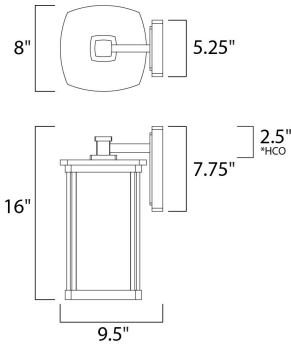

PRODUCT DESCRIPTION

Simple lines create a transitional style that fits a wide variety of exterior home design. Available in both Platinum or Bronze finish, Frosted Seedy or Clear Ribbed glass, or fluorescent, incandescent or LED lamping.

MEASUREMENTS

DIMENSION : 8" W x 16" H x 9.5" Ext
BACK PLATE : 5.25" W x 7.75" H x 2.5" HCO
HANGING WEIGHT : 5.83 lb

LAMPING

INPUT VOLTAGE : 120V
BULB : 60W Incandescent E26 Medium , 60W Total
BULB INCLUDED : (Not Included)
DIMMABLE : Yes

FINISHES OPTION

- Bronze (BZ)
- Platinum (PL)

GLASS

Frosted Seedy FS

MATERIAL

Aluminum, Glass

RATINGS

cETLus
Wet Location

ADDITIONAL

OPERATING TEMPERATURE:
-20°C (-4°F), 40°C (104°F)

Always consult a qualified electrician before installing any lighting product.