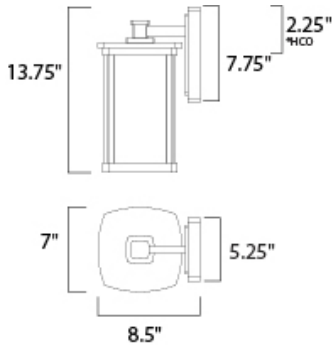

PRODUCT DESCRIPTION

Simple lines create a transitional style that fits a wide variety of exterior home design. Available in both Platinum or Bronze finish, Frosted Seedy or Clear Ribbed glass, or fluorescent, incandescent or LED lamping.