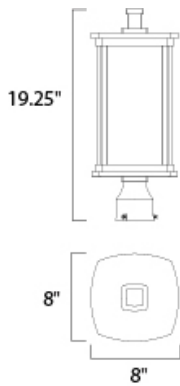

MEASUREMENTS

DIMENSION : 8" L x 8" W x 19.25" H
 HANGING WEIGHT : 7.7 lb

LAMPING

INPUT VOLTAGE : 120V
 BULB : 60W Incandescent E26 Medium , 60W Total
 BULB INCLUDED : (Not Included)
 DIMMABLE : Yes

FINISHES OPTION