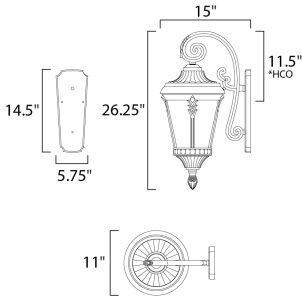

PRODUCT DESCRIPTION

Featuring a Die Cast frame of Black with clear Water Glass and added detail to the support rails, the Sentry collection represents a timeless classic reborn.

MEASUREMENTS

DIMENSION : 11" W x 26.25" H x 15" Ext
BACK PLATE : 5.75" W x 14.5" H x 11.5" HCO
HANGING WEIGHT : 9.28 lb

LAMPING

INPUT VOLTAGE : 120V
BULB : 40W Incandescent E12 Candelabra , 120W Total
BULB INCLUDED : (Not Included)
DIMMABLE :
LIGHTING_DIRECTION : Down

FINISHES OPTION

Black (BK)

GLASS

Water Glass WG

MATERIAL

Die Cast Aluminum, Glass

RATINGS

cETLus
Wet Location

ADDITIONAL

INSTALL UP/DOWN: Up
SLOPE:
OPERATING TEMPERATURE:
-20°C (-4°F), 40°C (104°F)

Always consult a qualified electrician before installing any lighting product.