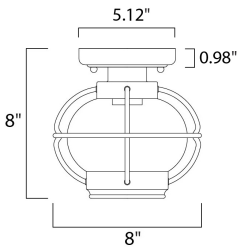

PRODUCT DESCRIPTION

Portsmouth is a traditional, early American style collection from Maxim Lighting International in Oil Rubbed Bronze finish with Seedy glass.

MEASUREMENTS

DIMENSION : 8" L x 8" W x 8" H
 CANOPY : 5.12" W x 0.98" H x 5.12" L
 HANGING WEIGHT : 1.46 lb

LAMPING

INPUT VOLTAGE : 120V
 BULB : 60W Incandescent E26 Medium , 60W Total
 BULB INCLUDED : (Not Included)
 DIMMABLE : Yes

FINISHES OPTION

 Oil Rubbed Bronze (OI)

GLASS

Seedy CD

MATERIAL

Aluminum, Glass