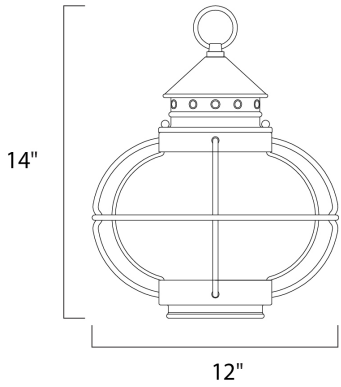

**PRODUCT DESCRIPTION**

Portsmouth is a traditional, early American style collection from Maxim Lighting International in Oil Rubbed Bronze finish with Seedy glass.

**MEASUREMENTS**

DIMENSION : 12" W x 14" H  
 HANGING WEIGHT : 3.44 lb