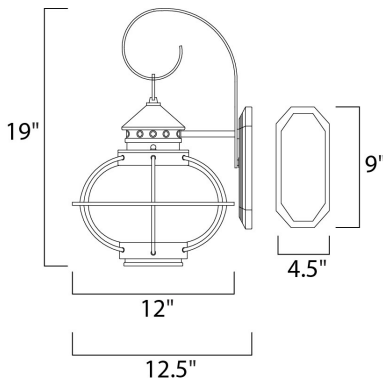

**PRODUCT DESCRIPTION**

Portsmouth is a traditional, early American style collection from Maxim Lighting International in Oil Rubbed Bronze finish with Seedy glass.

**MEASUREMENTS**

DIMENSION : 12" W x 19" H x 12.5" Ext  
 BACK PLATE : 4.5" W x 9" H x 8" HCO  
 HANGING WEIGHT : 1.32 lb

**LAMPING**

INPUT VOLTAGE : 120V  
 BULB : 60W Incandescent E26 Medium , 60W Total  
 BULB INCLUDED : (Not Included)  
 DIMMABLE : Yes

**FINISHES OPTION**

Oil Rubbed Bronze (OI)

**GLASS**

Seedy CD

**MATERIAL**