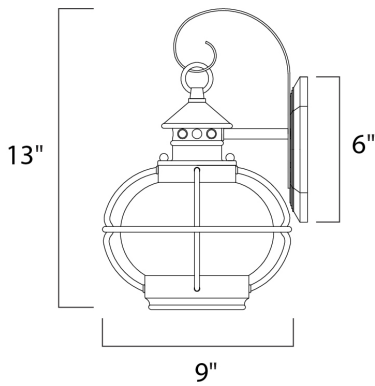

PRODUCT DESCRIPTION

Portsmouth is a traditional, early American style collection from Maxim Lighting International in Oil Rubbed Bronze finish with Seedy glass.

MEASUREMENTS

DIMENSION : 8" W x 13" H x 9" Ext
 BACK PLATE : 6" W x 6" H x 6" HCO
 HANGING WEIGHT : 1.21 lb

LAMPING

INPUT VOLTAGE : 120V
 BULB : 60W Incandescent E26 Medium , 60W Total
 BULB INCLUDED : (Not Included)
 DIMMABLE : Yes

FINISHES OPTION

 Oil Rubbed Bronze (OI)

GLASS

Seedy CD

MATERIAL

Aluminum, Glass