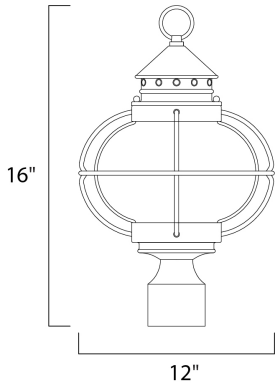

PRODUCT DESCRIPTION

Portsmouth is a traditional, early American style collection from Maxim Lighting International in Oil Rubbed Bronze finish with Seedy glass.

MEASUREMENTS

DIMENSION : 12" L x 12" W x 16" H
 HANGING WEIGHT : 3.31 lb

LAMPING

INPUT VOLTAGE : 120V
 BULB : 40W Incandescent E12 Candelabra , 120W Total
 BULB INCLUDED : (Not Included)
 DIMMABLE : Yes

FINISHES OPTION

 Oil Rubbed Bronze (OI)

GLASS

Seedy CD

MATERIAL

Aluminum, Glass