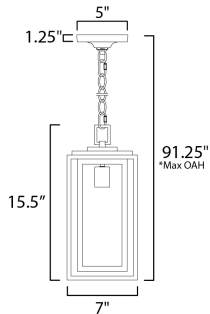

PRODUCT DESCRIPTION

A dual framed structure creates dimension on these outdoor lighting fixtures that is both contemporary and transitional. The construction consists of two frames of square tubing and squared components. The inner frame's Clear Seedy glass reduces glare from the light and appears dirt-free for longer periods. This is a comprehensive collection to brighten all areas of your outdoor space, available in various sized sconces as well as hanging and post configurations.

MEASUREMENTS

- DIMENSION : 7" L x 7" W x 15.5" H
- MAX OAH : 91.25" OAH
- CANOPY : 5" W x 1.25" H
- HANGING WEIGHT : 5.3 lb

LAMPING

- INPUT VOLTAGE : 120V
- BULB : 60W Incandescent E26 Medium , 60W Total
- BULB INCLUDED : (Not Included)
- DIMMABLE : Y