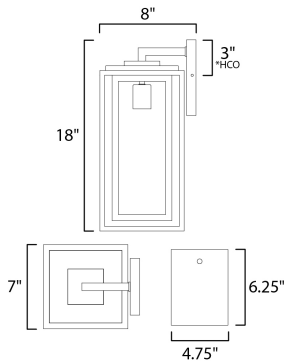

PRODUCT DESCRIPTION

A dual framed structure creates dimension on these outdoor lighting fixtures that is both contemporary and transitional. The construction consists of two frames of square tubing and squared components. The inner frame's Clear Seedy glass reduces glare from the light and appears dirt-free for longer periods. This is a comprehensive collection to brighten all areas of your outdoor space, available in various sized sconces as well as hanging and post configurations.

MEASUREMENTS

DIMENSION : 7" W x 18" H x 8" Ext
BACK PLATE : 4.75" W x 6.25" H x 3" HCO
HANGING WEIGHT : 5.5 lb

LAMPING

INPUT VOLTAGE : 120V
BULB : 60W Incandescent E26 Medium , 60W Total
BULB INCLUDED : (Not Included)
DIMMABLE : Y

FINISHES OPTION

Black (BK)

GLASS

Seedy CD

MATERIAL

Aluminum, Glass

RATINGS

cETLus
Wet Location

ADDITIONAL

INSTALL UP/DOWN: Down
SLOPE:
OPERATING TEMPERATURE:
-20°C (-4°F), 40°C (104°F)

Always consult a qualified electrician before installing any lighting product.