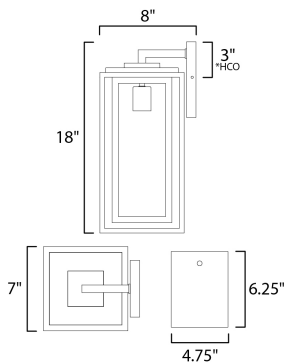

PRODUCT DESCRIPTION

A dual framed structure creates dimension on these outdoor lighting fixtures that is both contemporary and transitional. The construction consists of two frames of square tubing and squared components. The inner frame's Clear Seedy glass reduces glare from the light and appears dirt-free for longer periods. This is a comprehensive collection to brighten all areas of your outdoor space, available in various sized sconces as well as hanging and post configurations.

MEASUREMENTS

DIMENSION : 7" W x 18" H x 8" Ext
 BACK PLATE : 4.75" W x 6.25" H x 3" HCO
 HANGING WEIGHT : 5.5 lb

LAMPING

INPUT VOLTAGE : 120V
 BULB : 60W Incandescent E26 Medium , 60W Total
 BULB INCLUDED : (Not Included)
 DIMMABLE : Y