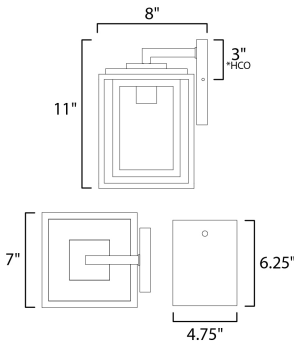

PRODUCT DESCRIPTION

A dual framed structure creates dimension on these outdoor lighting fixtures that is both contemporary and transitional. The construction consists of two frames of square tubing and squared components. The inner frame's Clear Seedy glass reduces glare from the light and appears dirt-free for longer periods. This is a comprehensive collection to brighten all areas of your outdoor space, available in various sized sconces as well as hanging and post configurations.

MEASUREMENTS

DIMENSION : 7" W x 11" H x 8" Ext
BACK PLATE : 4.75" W x 6.25" H x 3" HCO
HANGING WEIGHT : 3.7 lb

LAMPING

INPUT VOLTAGE : 120V
BULB : 60W Incandescent E26 Medium , 60W Total
BULB INCLUDED : (Not Included)
DIMMABLE : Y

FINISHES OPTION

Black (BK)

GLASS

Seedy CD

MATERIAL

Aluminum, Glass

RATINGS

cETLus
Wet Location

ADDITIONAL

INSTALL UP/DOWN: Down
SLOPE:
OPERATING TEMPERATURE:
-20°C (-4°F), 40°C (104°F)

Always consult a qualified electrician before installing any lighting product.