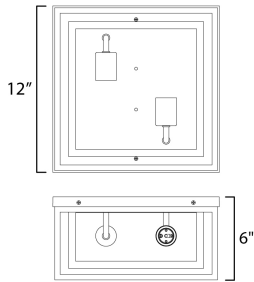

**PRODUCT DESCRIPTION**

A dual framed structure creates dimension on these outdoor lighting fixtures that is both contemporary and transitional. The construction consists of two frames of square tubing and squared components. The inner frame's Clear Seedy glass reduces glare from the light and appears dirt-free for longer periods. This is a comprehensive collection to brighten all areas of your outdoor space, available in various sized sconces as well as hanging and post configurations.

**MEASUREMENTS**

DIMENSION : 12" W x 6" H x 12" Ext  
 HANGING WEIGHT : 6 lb

**LAMPING**

INPUT VOLTAGE : 120V  
 BULB : 60W Incandescent E26 Medium , 120W Total  
 BULB INCLUDED : (Not Included)  
 DIMMABLE : Y