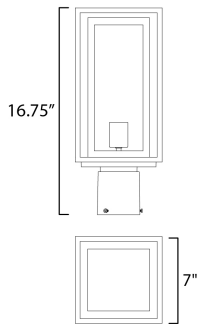

PRODUCT DESCRIPTION

A dual framed structure creates dimension on these outdoor lighting fixtures that is both contemporary and transitional. The construction consists of two frames of square tubing and squared components. The inner frame's Clear Seedy glass reduces glare from the light and appears dirt-free for longer periods. This is a comprehensive collection to brighten all areas of your outdoor space, available in various sized sconces as well as hanging and post configurations.

ADDITIONAL

SLOPE:
OPERATING TEMPERATURE:
-20°C (-4°F), 40°C (104°F)

MEASUREMENTS

DIMENSION : 7" W x 16.75" H x 7" Ext
HANGING WEIGHT : 4.1 lb

LAMPING

INPUT VOLTAGE : 120V
BULB : 60W Incandescent E26 Medium , 60W Total
BULB INCLUDED : (Not Included)
DIMMABLE : Y