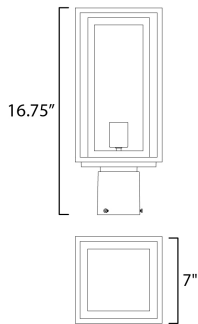

PRODUCT DESCRIPTION

A dual framed structure creates dimension on these outdoor lighting fixtures that is both contemporary and transitional. The construction consists of two frames of square tubing and squared components. The inner frame's Clear Seedy glass reduces glare from the light and appears dirt-free for longer periods. This is a comprehensive collection to brighten all areas of your outdoor space, available in various sized sconces as well as hanging and post configurations.

MEASUREMENTS

DIMENSION : 7" W x 16.75" H x 7" Ext
 HANGING WEIGHT : 4.1 lb

LAMPING

INPUT VOLTAGE : 120V
 BULB : 60W Incandescent E26 Medium , 60W Total
 BULB INCLUDED : (Not Included)
 DIMMABLE : Y

FINISHES OPTION